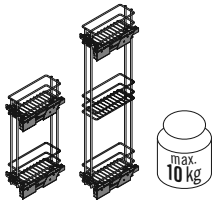

VS TOP® Rack 15

VS SUB® Rack 15/20

VS TAL® Rack 15/20

VS TOP® Rack 15

VS SUB® Rack 15/20

VS TAL® Rack 15/20

A VS TAL® Bottle
B VS TAL® Rack&Bottle

1

6,3 x 10 mm

2

4,0 x 16 mm

3

4

	K150	K200
Y	25	50

5

6