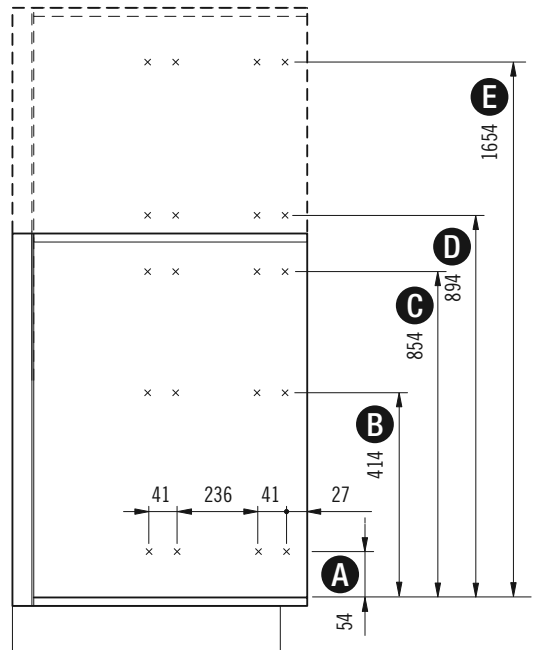

VS TOP® Rack 15

VS SUB® Rack 15/20

VS TAL® Rack 15/20

VS TOP® Rack 15

VS SUB® Rack 15/20

VS TAL® Rack 15/20

A VS TAL® Bottle
B VS TAL® Rack&Bottle

1

6,3 x 10 mm

2

4,0 x 16 mm

3

4

	K150	K200
Y	25	50

5

6