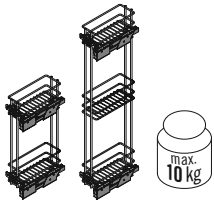

# VS TOP® Rack 15

# VS SUB® Rack 15/20

# VS TAL® Rack 15/20

**VS TOP® Rack 15**

**VS SUB® Rack 15/20**

**VS TAL® Rack 15/20**

A VS TAL® Bottle  
B VS TAL® Rack&Bottle

1

6,3 x 10 mm

2