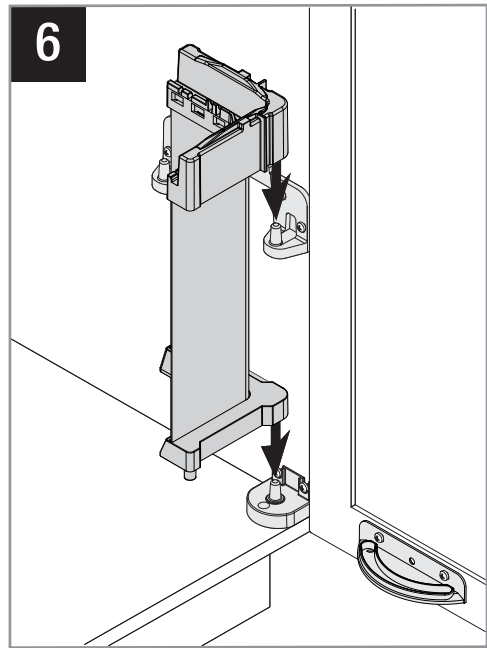

07/2019

VS ENVI® Single

VAUTH SAGEL
QUALITY
MADE IN GERMANY

21614-25 / 31230

VS ENVI® Single