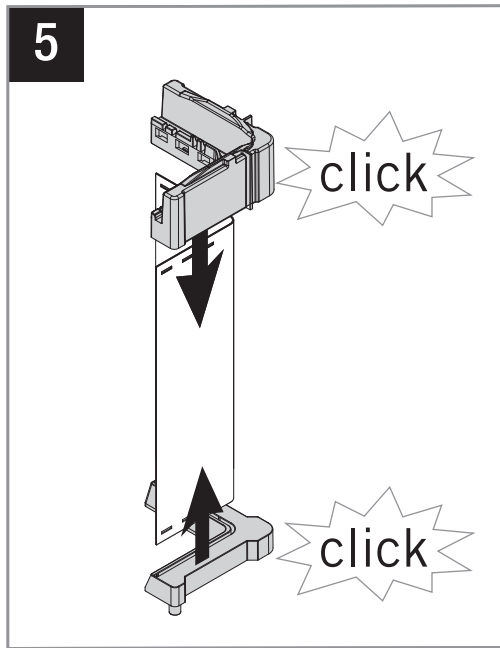

07/2019

VS ENVI® Single

VAUTH SAGEL
QUALITY
MADE IN GERMANY

21614-25 / 31230

VS ENVI® Single