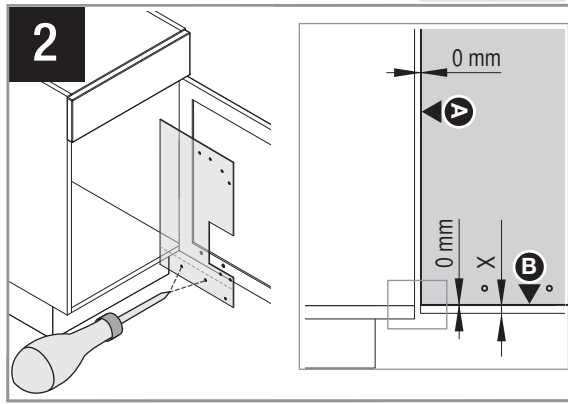

07/2019

VS ENVI® Single

VAUTH SAGEL
QUALITY
MADE IN GERMANY

21614-25 / 31230

VS ENVI® Single