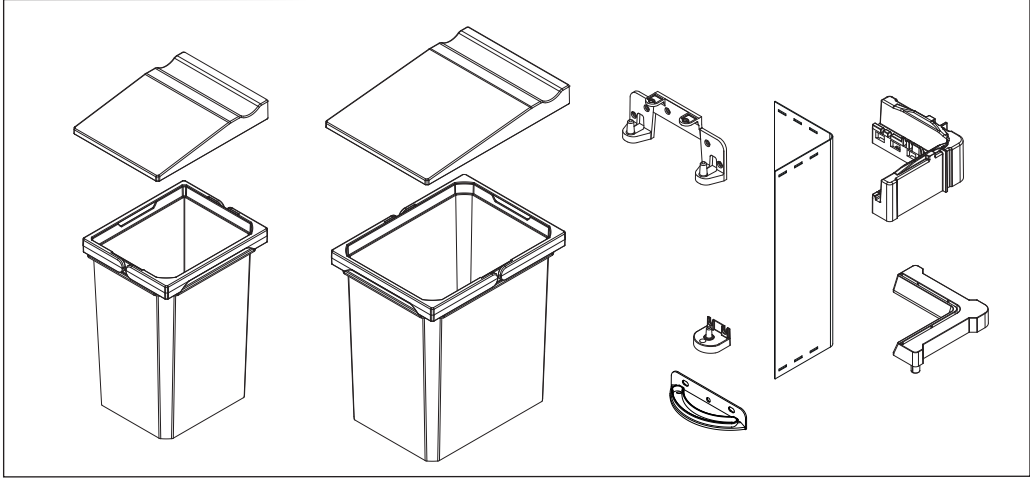

07/2019

VS ENVI® Single

VAUTH SAGEL
QUALITY
MADE IN GERMANY

21614-25 / 31230

VS ENVI® Single