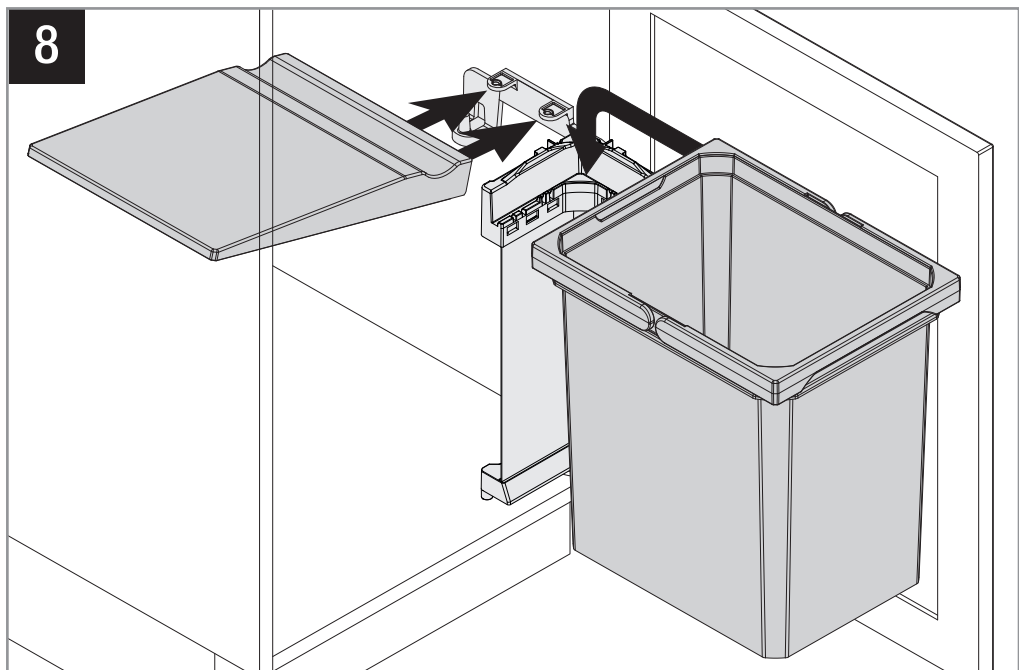

07/2019

VS ENVI® Single

VAUTH SAGEL
QUALITY
MADE IN GERMANY

21614-25 / 31230

VS ENVI® Single