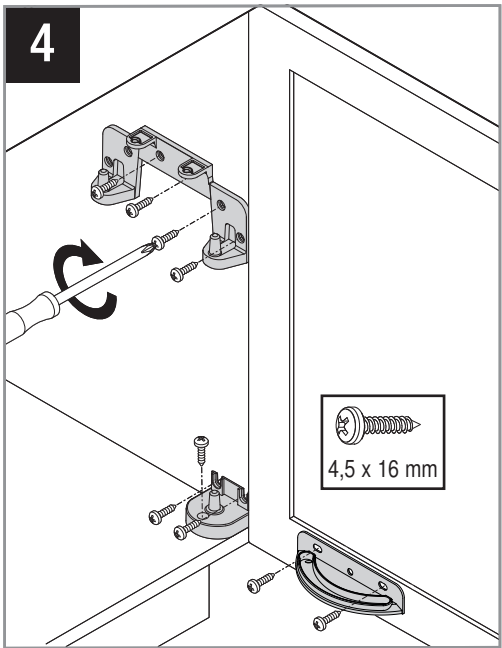

07/2019

VS ENVI® Single

VAUTH SAGEL
QUALITY
MADE IN GERMANY

21614-25 / 31230

VS ENVI® Single