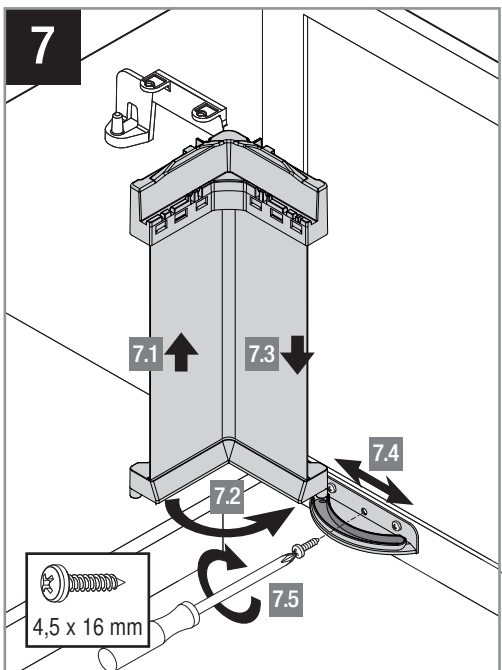

07/2019

VS ENVI® Single

VAUTH SAGEL
QUALITY
MADE IN GERMANY

21614-25 / 31230

VS ENVI® Single