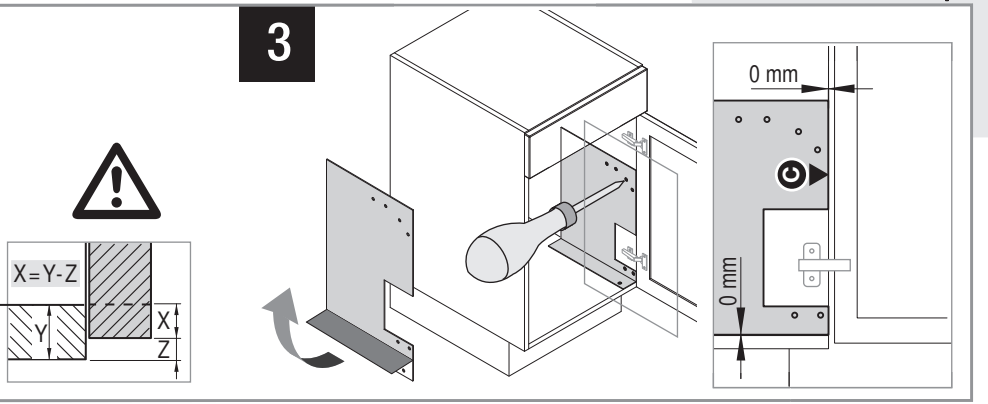

07/2019

VS ENVI® Single

VAUTH SAGEL
QUALITY
MADE IN GERMANY

21614-25 / 31230

VS ENVI® Single