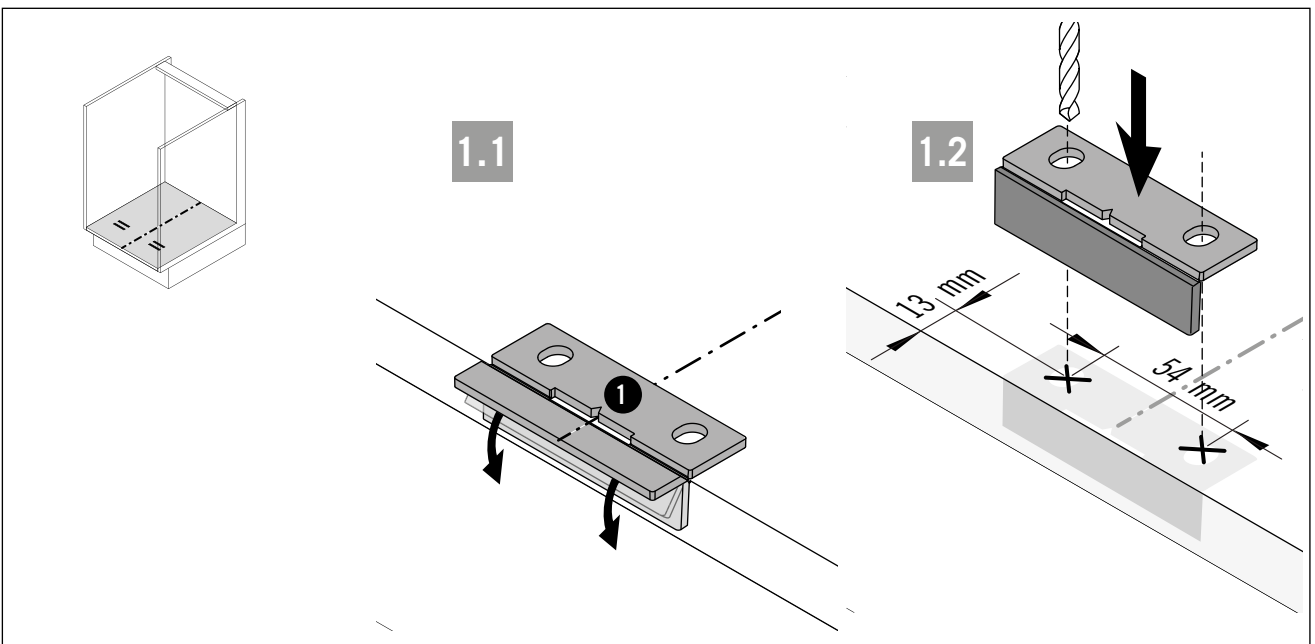

VS ENVI® Kick

**VAUTH
SAGEL**

For convenient
hands-free opening
of drawers or systems
with front connection

FOR
FRAMELESS
KITCHENS
ONLY

- Hand icon
- Pencil icon
- SW 4 icon
- Drill icon with Ø 8,5 mm
- QR code
- Play button icon
- Warning icon (no leaning)

**VAUTH
SAGEL**
QUALITY
MADE IN GERMANY

1