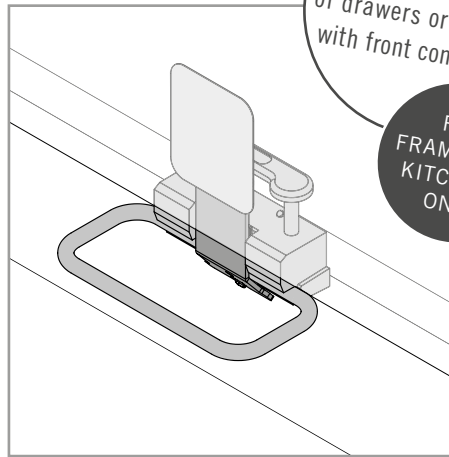

VS ENVI[®] Kick

**VAUTH
SAGEL**

For convenient
hands-free opening
of drawers or systems
with front connection

FOR
FRAMELESS
KITCHENS
ONLY

- Hand icon
- Pencil icon
- SW 4 icon
- Drill icon with Ø 8,5 mm
- QR code
- Play button icon
- Warning icon (no leaning)