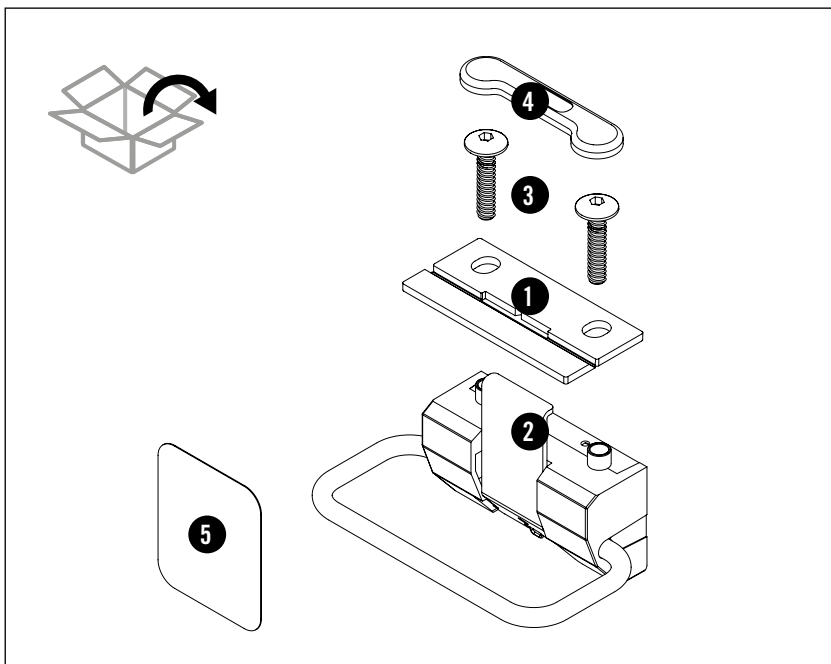

VS ENVI[®] Kick

**VAUTH
SAGEL**

For convenient
hands-free opening
of drawers or systems
with front connection

FOR
FRAMELESS
KITCHENS
ONLY

- Hand icon
- Pencil icon
- SW 4 icon
- Drill icon with Ø 8,5 mm
- QR code
- Play button icon
- Warning icon (no leaning)