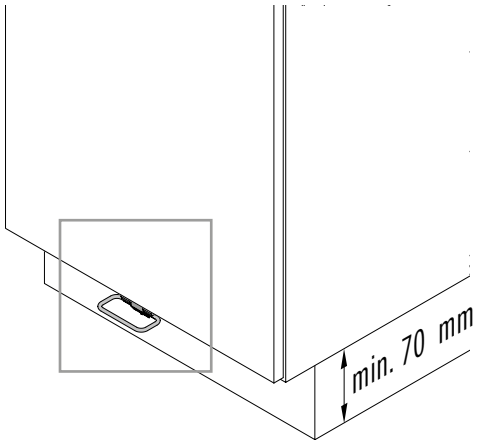

VS ENVI[®] Kick

**VAUTH
SAGEL**

For convenient
hands-free opening
of drawers or systems
with front connection

FOR
FRAMELESS
KITCHENS
ONLY

- Hand icon
- Pencil icon
- SW 4 icon
- Drill icon with Ø 8,5 mm
- QR code
- Play button icon
- Warning icon (no leaning)